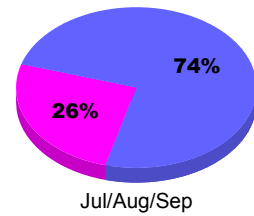

Membership Results
2010-2011

Membership
2009-2010

Month	Net Memb Goal	Actual New Memb	Actual Dropped Memb	Gain/Loss of Memb	Gain/Loss of Memb
Jul/Aug/Sep	100	366	-246	120	232
Totals	100	366	-246	120	232

Membership Results 2010-2011

Goal, New, Dropped, Gain/Loss

Comparison of Membership Gain/Loss

Current Year Compared to the Previous Year

Gender Comparison 2010-2011

■ Male ■ Female