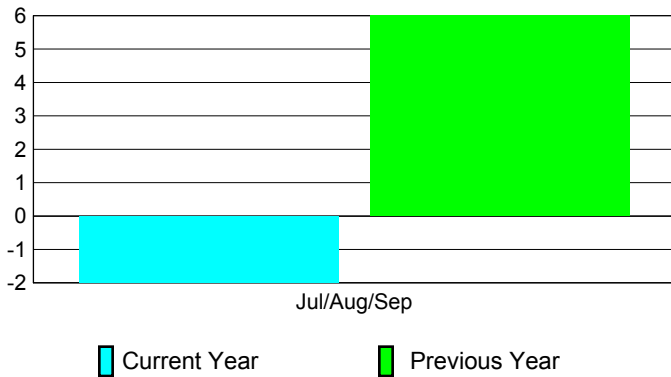

2010-2011 GMT Reports for District (or Undistricted) **District 323 B**

GMT: **KAMLESH JAIN**

Location: **INDIA**

GMT CA: **6**

CLUBS

Club Results
2010-2011

Clubs
2009-2010

Month	New Club Goal	Actual New Clubs	Actual Dropped Clubs	Gain/Loss of Clubs	Gain/Loss of Clubs
Jul/Aug/Sep	1	1	-3	-2	6
Totals	1	1	-3	-2	6

Club Results 2010-2011

Goal, New, Dropped, Gain/Loss

Comparison of Club Gain/Loss

Current Year Compared to the Previous Year

YTD Status Quo Clubs 2010-2011

Status Quo Clubs Compared to Status Quo Members

MEMBERSHIP