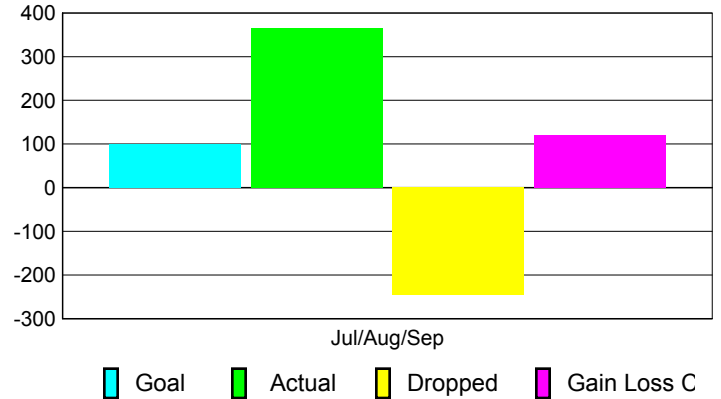

Membership Results 2010-2011

Goal, New, Dropped, Gain/Loss