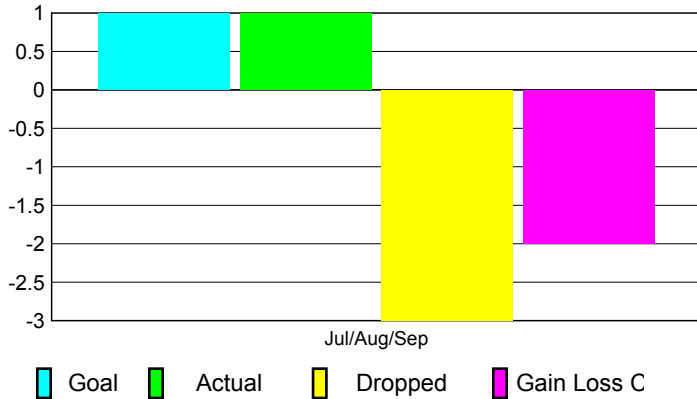

2010-2011 GMT Reports for District (or Undistricted) **District 323 B**

GMT: **KAMLESH JAIN**

Location: **INDIA**

GMT CA: **6**

CLUBS

Club Results
2010-2011

Clubs
2009-2010

Month	New Club Goal	Actual New Clubs	Actual Dropped Clubs	Gain/Loss of Clubs	Gain/Loss of Clubs
Jul/Aug/Sep	1	1	-3	-2	6
Totals	1	1	-3	-2	6

Club Results 2010-2011

Goal, New, Dropped, Gain/Loss

Comparison of Club Gain/Loss

Current Year Compared to the Previous Year

YTD Status Quo Clubs 2010-2011

Status Quo Clubs Compared to Status Quo Members

MEMBERSHIP